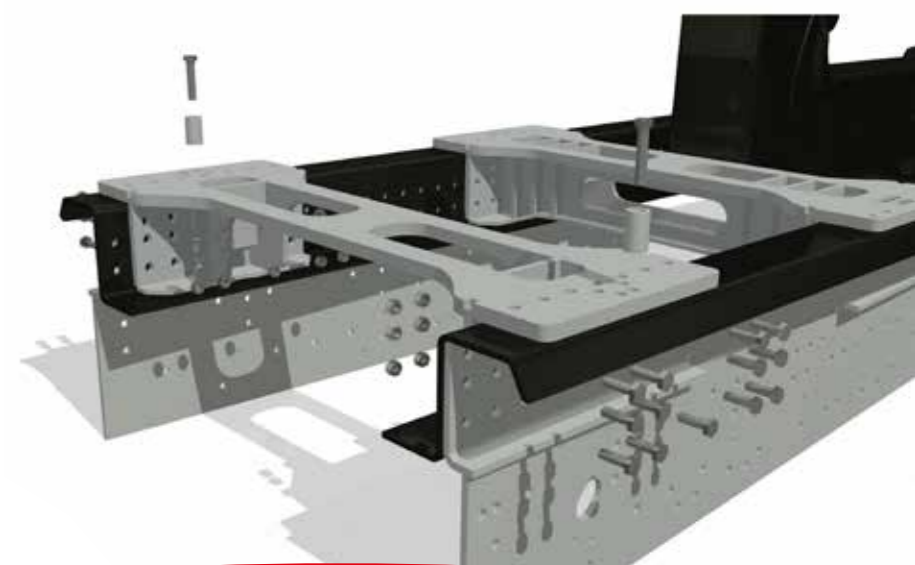

NEW FLEXIBLE, TWO-IN-ONE SOLUTION

Meet MultiBeam, the latest product in the FrameWorks family. This unique solution consists of two beams and an attachment kit – allowing you to mount a crane and a hooklift onto the same vehicle. Simultaneously extending the functionality of your equipment and reducing workload, MultiBeam meets the productivity needs of users in the waste handling, recycling and forestry industries.

- Unique two-in-one solution for mounting a crane and a hooklift on the same truck
- Accommodates many combinations of hooklifts and cranes, recycling and forestry cranes
- Durable, thanks to complete E-Coated construction including nDurance primer and a final top layer of anti-corrosion paint
- Engineered for maximum safety – controlled production process, FMEA analysis, FEM calculations

Two-in-one solution

nDurance™