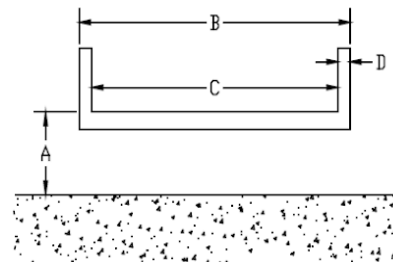

### Vehicle Type:

Roller Shutter     Dropside

Dimension A (Vehicle Floor Height): \_\_\_\_\_ mm

Dimension B (Overall Width of Vehicle): \_\_\_\_\_ mm

Dimension C (Loading Aperture): \_\_\_\_\_ mm

Dimension D (Width of Corner Post): \_\_\_\_\_ mm