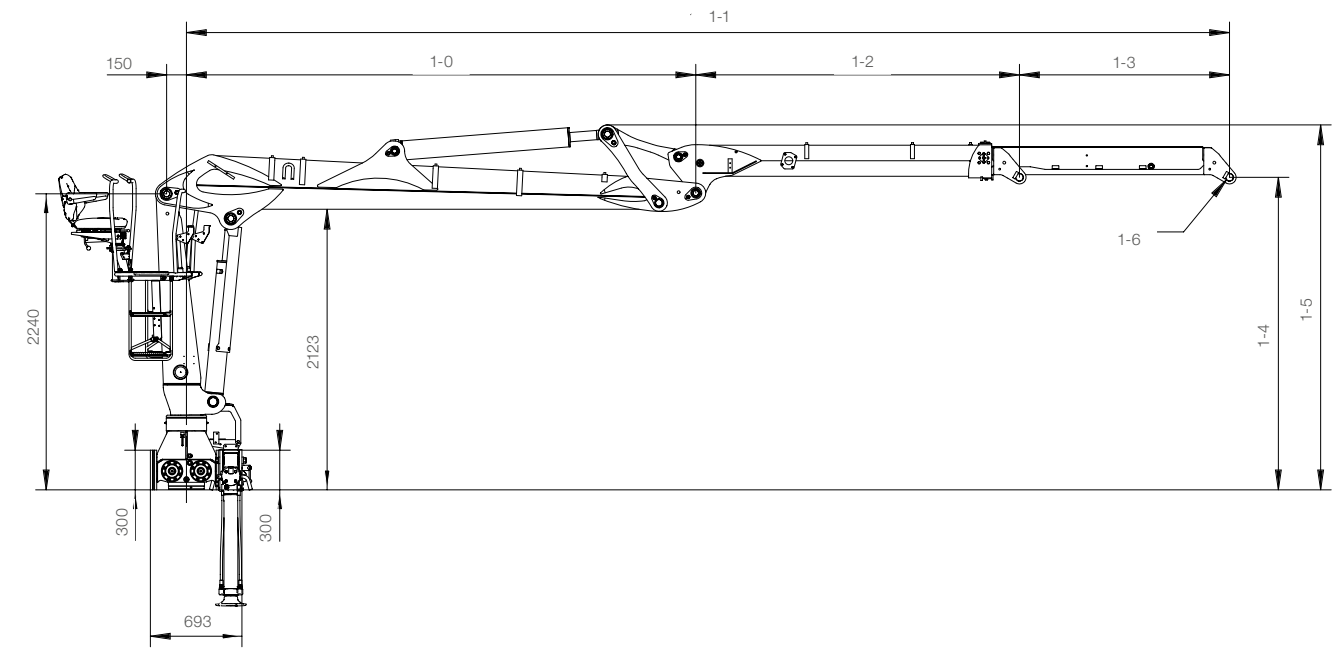

LOGLIFT 125S

LOGLIFT 125S BASIC DATA

| Technical data | F125S 79 | F125S 96 |
|--|------------|------------|
| Max. lifting capacity (kNm) | 123 | 117 |
| Hydraulic outreach* (m) | 7.9 | 9.6 |
| Number of extensions | 1 | 2 |
| Outreach - lifting capacity, standard (m - kg) | 3.0 - 3850 | 3.0 - 3350 |
| | 4.0 - 3000 | 4.0 - 2800 |
| | 5.0 - 2440 | 5.0 - 2300 |
| | 6.0 - 2060 | 6.0 - 1940 |
| | 7.0 - 1760 | 7.0 - 1660 |
| | 7.9 - 1500 | 8.0 - 1440 |
| | 9.0 - 1260 | |
| | 9.6 - 1140 | |
| Slewing system | Double | |
| Slewing angle (°) | 425 | |
| Slewing torque, gross (kNm) | 29.8 | |
| Max. working pressure (MPa) | 24 | |
| Recommended oil flow – fixed pump (l/min), 1-pump | 80 | |
| Recommended oil flow – fixed pump (l/min), 2-pump | 2x80 | |
| Min. recommended oil flow – variable displacement pump (l/min) | 160 | |
| Weight - High seat crane with standard stabilizer (kg)* | 2180 | 2300 |
| Weight - Cabin crane with standard stabilizer (kg)* | 2590 | 2710 |

*) Weight with fixed pump system, oil weight included

Side view

| Model | 1-0 | 1-1 min | 1-1 max | 1-2 | 1-3 | 1-4 | 1-5 | 1-6 |
|-------|------|---------|---------|------|------|------|------|-------------|
| 79 | 3855 | 6305 | 7895 | 2450 | 1590 | 2365 | 2761 | Ø 40, B=184 |
| 96 | 3855 | 6445 | 9595 | 2590 | 3150 | 2398 | 2761 | Ø 40, B=184 |