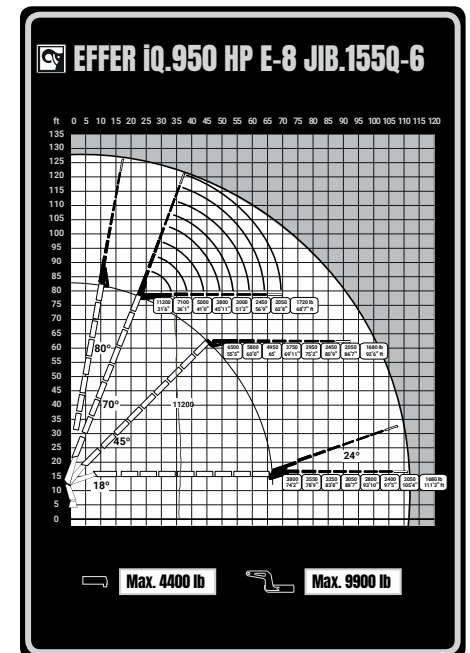

EFFER iQ.950 HP

TECHNICAL DATA	iQ.950 HP E-10	iQ.950 HP E-9 JIB 155Q-6
Max. lifting capacity (ft-lbs)	547 640	556 120
Outreach, hydraulic extensions (ft)	78	64
Outreach, jib extensions (ft)	-	111
Outreach / lifting capacity (ft - lbs)	15' 9" - 35 490	15' 1" - 36 820
	20' 4" - 26 010	20' 0" - 27 120
	25' 11" - 19 620	25' 3" - 20 720
	31' 6" - 15 430	31' 2" - 16 314
	37' 1" - 12 570	36' 9" - 13 450
	43' 4" - 10 360	43' 0" - 11 240
	50' 2" - 8 710	49' 7" - 9 590
	64' 8" - 6 390	56' 9" - 8 270
Jib outreach / lifting capacity (ft - lbs)	71' 10" - 5 620	64' 0" - 7 390
	78' 5" - 5 160	-
	-	74' 2" - 3 790
	-	78' 9" - 3 530
	-	83' 8" - 3 260
Slewing angle (°)	-	88' 7" - 3 040
	-	93' 10" - 2 380
	-	105' 4" - 2 030
	-	-
Slewing angle (°)	Continuous	Continuous
Height in folded position (in)	98.75	107.50
Width in folded position (in)	100.10	100.25
Installation space needed (in)	80	80
Weight, "standard" crane without stabilizers (lbs)	17 610	20 732
Weight, stabilizer equipment (lbs)	2 540	2 540

Features

- HP-Drive remote control system
- VSL: Variable Stability Limit
- LSS-V: Load Stability System
- 1 Year warranty - All inclusive
- 3 Year warranty - Structural
- SAF: Semi Automatic Folding
- nDurance™ nano technology coating
- HiConnect

Hiab is a leading provider of smart and sustainable load handling solutions. We are committed to delivering the best customer experience every day with the most engaged people and partners. Hiab's premium equipment includes HIAB, EFFER and ARGOS loader cranes, MOFFETT and PRINCETON truck mounted forklifts, LOGLIFT forestry cranes, JONSERED recycling cranes, MULTILIFT skiploaders and hooklifts, GALFAB roll-off cable hoists, and tail lifts under the ZEPRO, DEL and WALTCO brands. As the industry pioneer, Hiab continues to make load handling smarter, safer and more sustainable to build a better tomorrow.

Hiab USA, Inc.
12233 Williams Rd
Perrysburg, 43551 OH USA
tel. +419 482 6000

effer.com - hiab.com

EFFER is part of Hiab