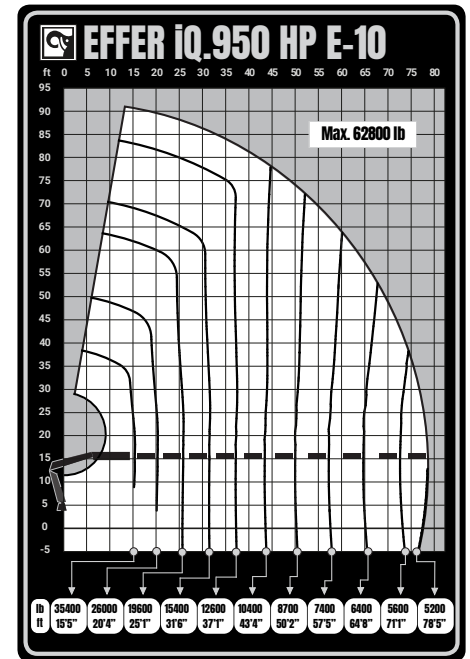

EFFER iQ.950 HP

TECHNICAL DATA	iQ.950 HP E-10	iQ.950 HP E-9 JIB 155Q-6
Max. lifting capacity (ft-lbs)	547 640	556 120
Outreach, hydraulic extensions (ft)	78	64
Outreach, jib extensions (ft)	-	111
Outreach / lifting capacity (ft - lbs)	15' 9" - 35 490	15' 1" - 36 820
	20' 4" - 26 010	20' 0" - 27 120
	25' 11" - 19 620	25' 3" - 20 720
	31' 6" - 15 430	31' 2" - 16 314
	37' 1" - 12 570	36' 9" - 13 450
	43' 4" - 10 360	43' 0" - 11 240
	50' 2" - 8 710	49' 7" - 9 590
	64' 8" - 6 390	56' 9" - 8 270
Jib outreach / lifting capacity (ft - lbs)	71' 10" - 5 620	64' 0" - 7 390
	78' 5" - 5 160	-
	-	74' 2" - 3 790
	-	78' 9" - 3 530
	-	83' 8" - 3 260
Slewing angle (°)	-	88' 7" - 3 040
	-	93' 10" - 2 380
	-	105' 4" - 2 030
	-	-
Slewing angle (°)	Continuous	Continuous
Height in folded position (in)	98.75	107.50
Width in folded position (in)	100.10	100.25
Installation space needed (in)	80	80
Weight, "standard" crane without stabilizers (lbs)	17 610	20 732
Weight, stabilizer equipment (lbs)	2 540	2 540

Features

- HP-Drive remote control system
- VSL: Variable Stability Limit
- LSS-V: Load Stability System
- 1 Year warranty - All inclusive
- 3 Year warranty - Structural
- SAF: Semi Automatic Folding
- nDurance™ nano technology coating
- HiConnect

Hiab is a leading provider of smart and sustainable load handling solutions. We are committed to delivering the best customer experience every day with the most engaged people and partners. Hiab's premium equipment includes HIAB, EFFER and ARGOS loader cranes, MOFFETT and PRINCETON truck mounted forklifts, LOGLIFT forestry cranes, JONSERED recycling cranes, MULTILIFT skiploaders and hooklifts, GALFAB roll-off cable hoists, and tail lifts under the ZEPRO, DEL and WALTCO brands. As the industry pioneer, Hiab continues to make load handling smarter, safer and more sustainable to build a better tomorrow.

Hiab USA, Inc.
12233 Williams Rd
Perrysburg, 43551 OH USA
tel. +419 482 6000

effer.com - hiab.com

EFFER is part of Hiab