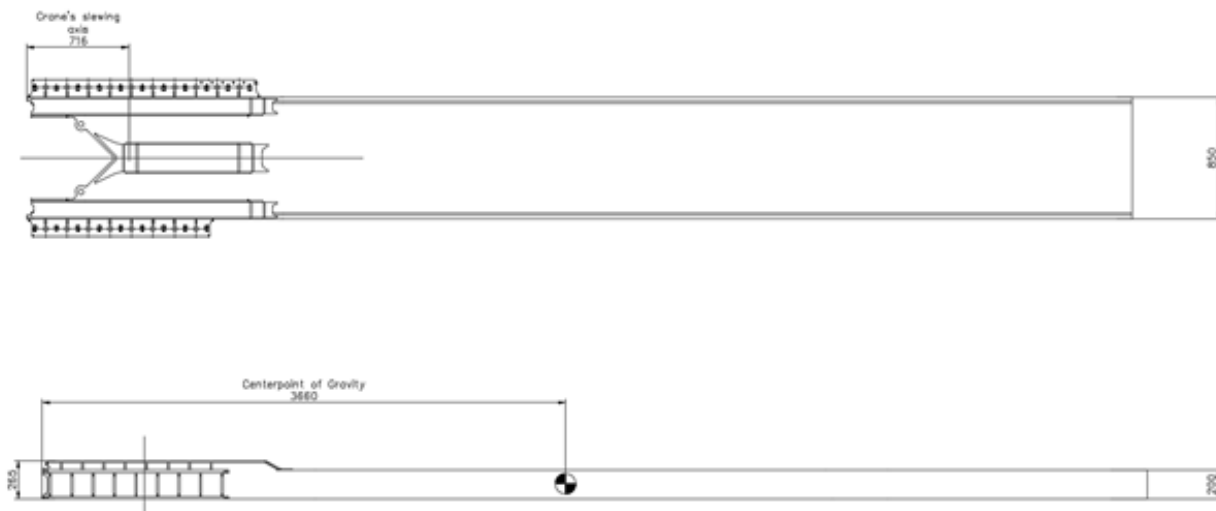

# HIAB FRAMEWORKS 858 & 1058 BASIC DATA

Technical data	Medium Built
Length (mm)	7.724
Width (mm)	850
Height under platform (mm)	200
Height under crane (mm)	265
Weight (kg)	3616
C.O.G. from front subframe (mm)	3660
Length rear cavity construction vehicles (mm) <sup>*1</sup>	-
Height rear cavity for trailer coupling (mm) <sup>*2</sup>	120
Position crane	Front Mounted
Weight att. kit crane (kg)	15
Weight att. kit subframe under crane (kg)	175
Weight att. kit subframe under platform (kg)	90
Weight att. kit auxiliary stabiliser beam (kg)	100
Lashing points <sup>*3</sup>	Without