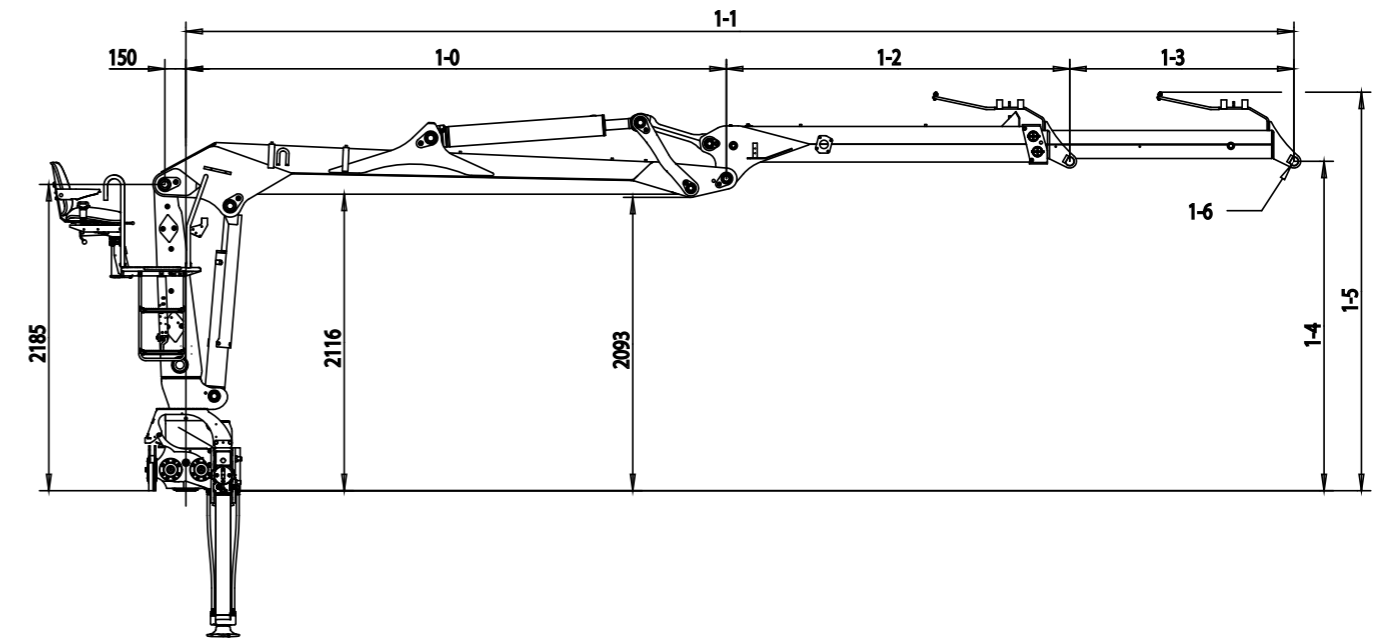

# JONSERED 1188S

# JONSERED 1188S BASIC DATA

Technical data	J1188S 79	J1188S 83	J1188S 84	J1188S 88	J1188S 96	J1188S 101
Max. lifting capacity (kNm)	116	115	113	112	108	104
Hydraulic outreach* (m)	7.9	8.3	8.4	8.8	9.6	10.1
Number of boom extensions	1	1	1	1	2	2
Outreach - lifting capacity, standard (m - kg)	3.0 - 3250	3.0 - 3250	3.0 - 3450	3.0 - 3300	3.0 - 3350	3.0 - 3400
	4.0 - 2800	4.0 - 2750	4.0 - 2750	4.0 - 2700	4.0 - 2650	4.0 - 2550
	5.0 - 2320	5.0 - 2260	5.0 - 2240	5.0 - 2200	5.0 - 2140	5.0 - 2080
	6.0 - 1960	6.0 - 1960	6.0 - 1900	6.0 - 1880	6.0 - 1820	6.0 - 1760
	7.0 - 1680	7.0 - 1680	7.0 - 1640	7.0 - 1620	7.0 - 1560	7.0 - 1500
	7.9 - 1460	8.3 - 1360	8.4 - 1340	8.0 - 1420	8.0 - 1340	8.0 - 1300
			8.8 - 1240	9.0 - 1180	9.0 - 1140	10.1 - 970
Slewing system	Double					
Slewing angle (°)	425					
Slewing torque, gross (kNm)	27.5					
Max. working pressure (MPa)	24					
Min.recommended oil flow – variable displacement pump (l/min)	170					
Weight - High seat crane with Standard stabilizer (kg)*	2040	2050	2060	2080	2220	2250
Weight - HiVision crane with Standard stabilizer (kg)**	2170	2180	2190	2210	2350	2380
Weight - Cabin crane with Standard stabilizer (kg)*	2450	2460	2470	2490	2630	2660

\* Weight with fixed pump system, oil weight included

\*\* Weight with variable pump system, oil weight included

Side view

Model	1-0	1-1 min	1-1 max	1-2	1-3	1-4	1-5	1-6
79	3856	6368	7949	2513	1580	2348	2692	Ø40, B=184
83	3856	6556	8306	2700	1750	2348	2692	Ø40, B=184
84	4355	6867	8448	2513	1580	2350	2692	Ø40, B=184
88	4355	7055	8805	2700	1750	2350	2692	Ø40, B=184
96	3856	6446	9596	2590	3150	2379	2742	Ø40, B=184
101	4355	6945	10095	2590	3150	2381	2744	Ø40, B=184