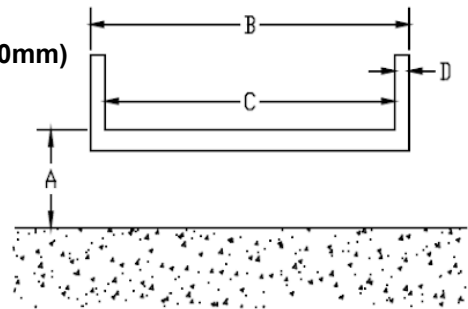

Specification Sheet for DL500GRP (Plastic Mesh Lifts)

Company Name: _____ Date: _____

Order Number: _____ Quantity required: _____

☐ Deliver Lift   ☐ Collect Lift from Del   Delivery Date Required: _____

Delivery Address:

Company Name: _____ Street Address: _____

Post Code: _____ City: _____

Vehicle Details

Is the Vehicle a Factory Body? ☐ Yes ☐ No Chassis Make & Model: _____

If **Yes**, do you require a Factory Body Bracing Kit? ☐ Yes ☐ No Bracing Kit P/N required: _____

Please see our selection of Bracing Kits below on page 3.

Vehicle Type:

☐ Roller Shutter   ☐ Dropside   Chassis Mass: _____

Dimension A (Vehicle Floor Height): _____ mm (**Max 1060mm**)

Dimension B (Overall Width of Vehicle): _____ mm

Dimension C (Loading Aperture): _____ mm

Dimension D (Width of Corner Post): _____ mm

Vehicle Voltage:

☐ 12v   ☐ 24v

**Please Note: If the vehicle is over 3.5t and requires an Underun Bar, please speak to DEL Sales.

Tail Lift Width required:

☐ 1922mm   ☐ 1962mm   ☐ 2022mm   ☐ 2055mm

☐ 2082mm   ☐ 2120mm   ☐ 2181mm   ☐ 2260mm

If a new size is required, (**large volume orders only**) please put the size required below, this will need to be approved by DEL Engineering and could incur an extra charge.

New Size required: _____