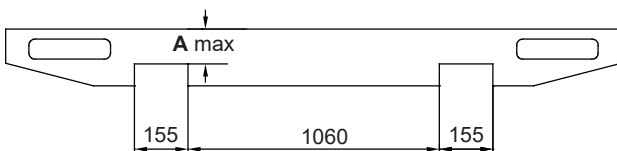

ZEPRO ZL 75-110

Loading diagram

Installation dimensions (mm)

| C | A | D |
|-----|-----|-----|
| 550 | 186 | 432 |
| 500 | 168 | 498 |
| 450 | 155 | 549 |
| 400 | 145 | 590 |
| 350 | 137 | 624 |
| 310 | 131 | 652 |
| 250 | 124 | 675 |