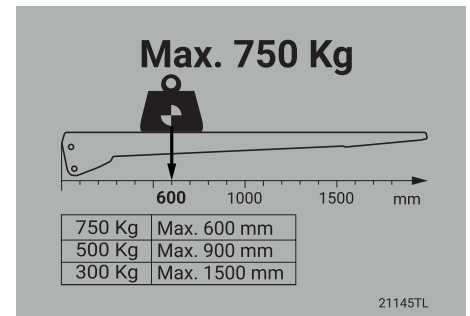

ZEPRO ZL 75-110

Loading diagram

Installation dimensions (mm)

| C | A | D |
|-----|-----|-----|
| 550 | 186 | 432 |
| 500 | 168 | 498 |
| 450 | 155 | 549 |
| 400 | 145 | 590 |
| 350 | 137 | 624 |
| 310 | 131 | 652 |
| 250 | 124 | 675 |