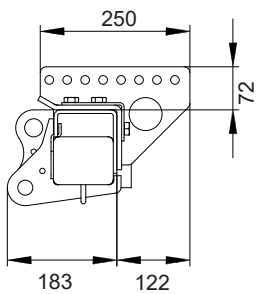

ZEPRO ZL 75-110

Loading diagram

Installation dimensions (mm)

| C | A | D |
|-----|-----|-----|
| 550 | 186 | 432 |
| 500 | 168 | 498 |
| 450 | 155 | 549 |
| 400 | 145 | 590 |
| 350 | 137 | 624 |
| 310 | 131 | 652 |
| 250 | 124 | 675 |